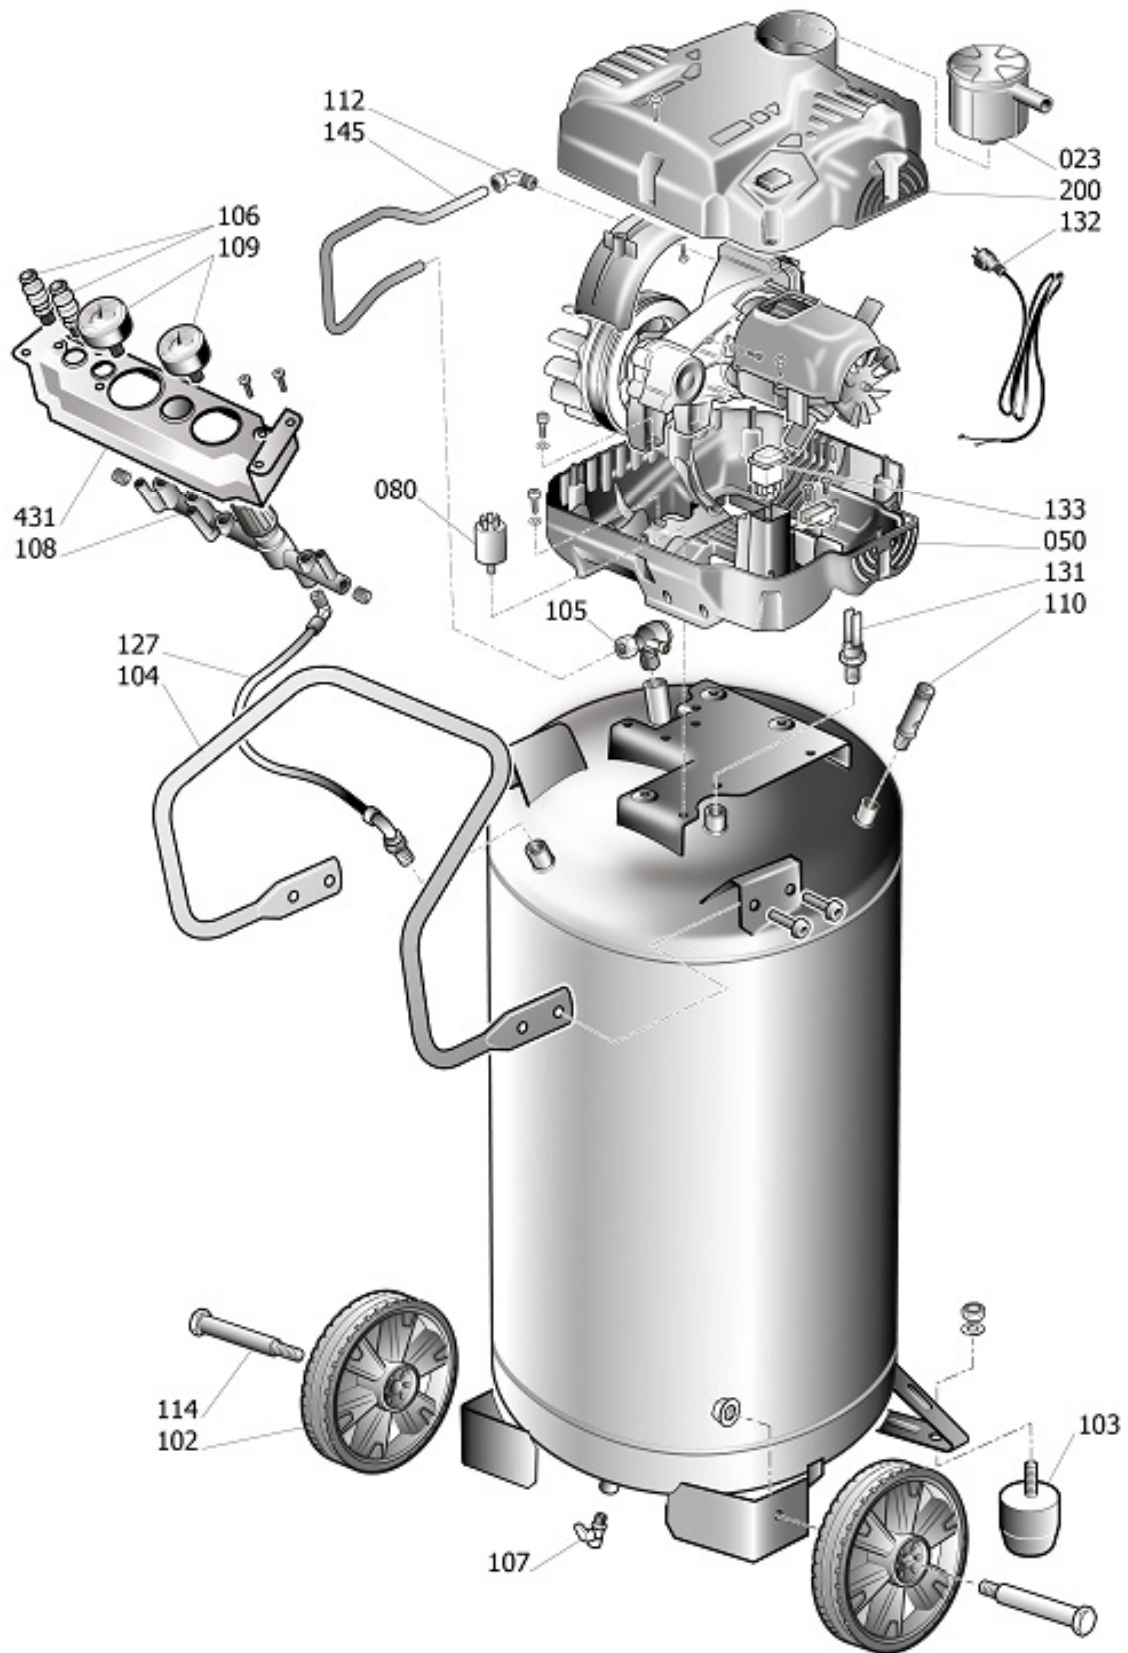

BC7FV

Pos	Component	MU	Multiplier
23	B781000	AIR FILTER ASSEMBLY	PZ 1,0
49	9069378	UPPER HOUSING	PZ 1,0
50	9069377	LOWER HOUSING	PZ 1,0
80	9064944	CONDENSER	PZ 1,0
104	9083746003	GRIP	PZ 1,0
105	9048101	CHECK VALVE	PZ 1,0
106	9047098	LINE COCK	PZ 2,0
107	9047100	CONDENSATE DRAIN COCK	PZ 1,0
108	9050778	PRESSURE REDUCER	PZ 1,0
109	9052278	PRESSURE GAUGE	PZ 2,0
110	9049348	RELIEF VALVE	PZ 1,0
112	9053159	NIPPLE/ELBOW	PZ 1,0
127	9270044	RILSAN PIPE 10 BLACK	MT 0,3
131	9063316	COMPLETE PRESSURE SWITCH	PZ 1,0
132	9065853	POWER CABLE	PZ 1,0
133	9064963	SWITCH	PZ 1,0
145	9043876	DELIVERY PIPE	PZ 1,0
200	B70000C	BARE PUMP	PZ 1,0
300	9421969	WHEELS/FEET MOUNTING KIT	PZ 1,0
431	9069257	CONTROL PANEL	PZ 1,0
466	9069215	CENTRAL PANEL	PZ 1,0

AA6KT

B70000C

BARE PUMP

Pos	Component	MU	Multiplier
1	B760102 CASING	PZ	1,0
2	B730100 CYLINDER	PZ	1,0
3	B760301 HEAD	PZ	1,0
4	9417666 SHAFT	PZ	1,0
6	9417665 VALVE HOLDER PLATE	PZ	1,0
8	B710100 COMPLETE CON-ROD	PZ	1,0
29	B760200 FLYWHEEL	PZ	1,0
30	B_N400652 BEARING RADIAL BALL 6202 _LC	PZ	2,0
30	9170143 BEARING RADIAL BALL 6202 ET-P	PZ	1,0
41	B710300 CON-ROD COVER	PZ	1,0
46	9069177 FAN	PZ	1,0
62	B750102 CYLINDER-PLATE SEAL	PZ	1,0
64	B750200 PLATE-HEAD SEAL	PZ	1,0
77	9007017 REED VALVE	PZ	1,0
77	9007018 REED VALVE	PZ	1,0
78	9040050 PISTON RING	PZ	1,0
125	9050716 PULLEY	PZ	1,0
126	9075342 POLY V BELT	PZ	1,0