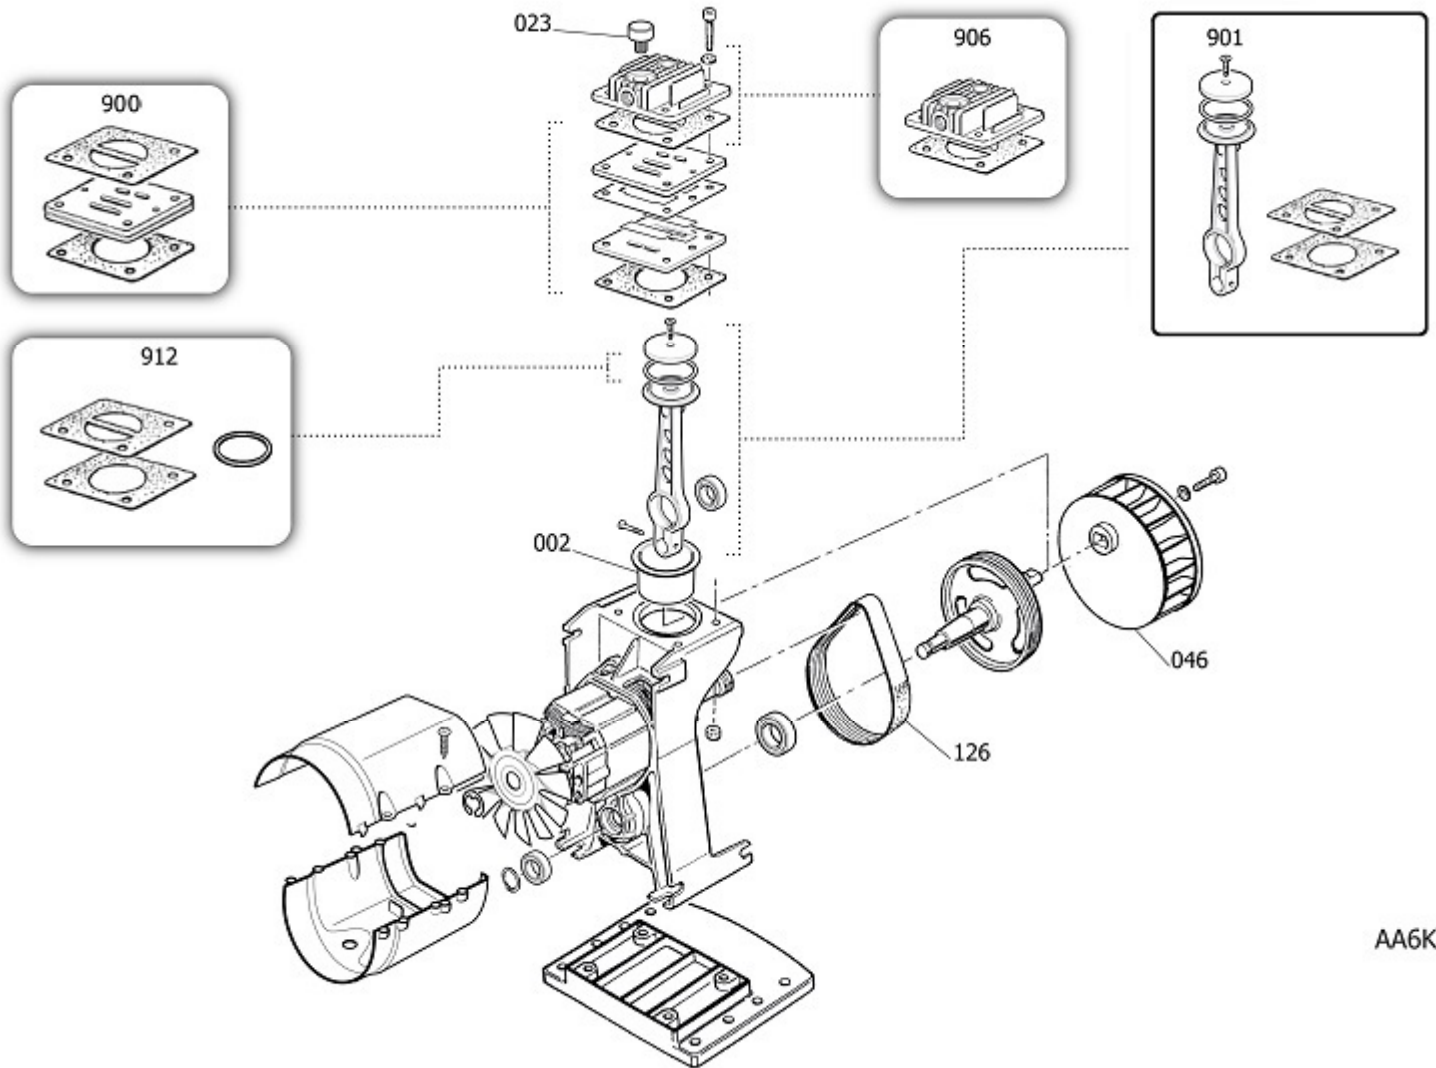

BC7FV

Pos	Component	MU	Multiplier
23	B781000	AIR FILTER ASSEMBLY	PZ 1,0
49	9069378	UPPER HOUSING	PZ 1,0
50	9069377	LOWER HOUSING	PZ 1,0
80	9064944	CONDENSER	PZ 1,0
104	9083746003	GRIP	PZ 1,0
105	9048101	CHECK VALVE	PZ 1,0
106	9047098	LINE COCK	PZ 2,0
107	9047100	CONDENSATE DRAIN COCK	PZ 1,0
108	9050778	PRESSURE REDUCER	PZ 1,0
109	9052278	PRESSURE GAUGE	PZ 2,0
110	9049348	RELIEF VALVE	PZ 1,0
112	9053159	NIPPLE/ELBOW	PZ 1,0
127	9270044	RILSAN PIPE 10 BLACK	MT 0,3
131	9063316	COMPLETE PRESSURE SWITCH	PZ 1,0
132	9065853	POWER CABLE	PZ 1,0
133	9064963	SWITCH	PZ 1,0
145	9043876	DELIVERY PIPE	PZ 1,0
200	B70000C	BARE PUMP	PZ 1,0
300	9421969	WHEELS/FEET MOUNTING KIT	PZ 1,0
431	9069257	CONTROL PANEL	PZ 1,0
466	9069215	CENTRAL PANEL	PZ 1,0

AA6KT

B70000C

BARE PUMP

Pos	Component	MU	Multiplier
1	B760102 CASING	PZ	1,0
2	B730100 CYLINDER	PZ	1,0
3	B760301 HEAD	PZ	1,0
4	9417666 SHAFT	PZ	1,0
6	9417665 VALVE HOLDER PLATE	PZ	1,0
8	B710100 COMPLETE CON-ROD	PZ	1,0
29	B760200 FLYWHEEL	PZ	1,0
30	B_N400652 BEARING RADIAL BALL 6202 _LC	PZ	2,0
30	9170143 BEARING RADIAL BALL 6202 ET-P	PZ	1,0
41	B710300 CON-ROD COVER	PZ	1,0
46	9069177 FAN	PZ	1,0
62	B750102 CYLINDER-PLATE SEAL	PZ	1,0
64	B750200 PLATE-HEAD SEAL	PZ	1,0
77	9007017 REED VALVE	PZ	1,0
77	9007018 REED VALVE	PZ	1,0
78	9040050 PISTON RING	PZ	1,0
125	9050716 PULLEY	PZ	1,0
126	9075342 POLY V BELT	PZ	1,0